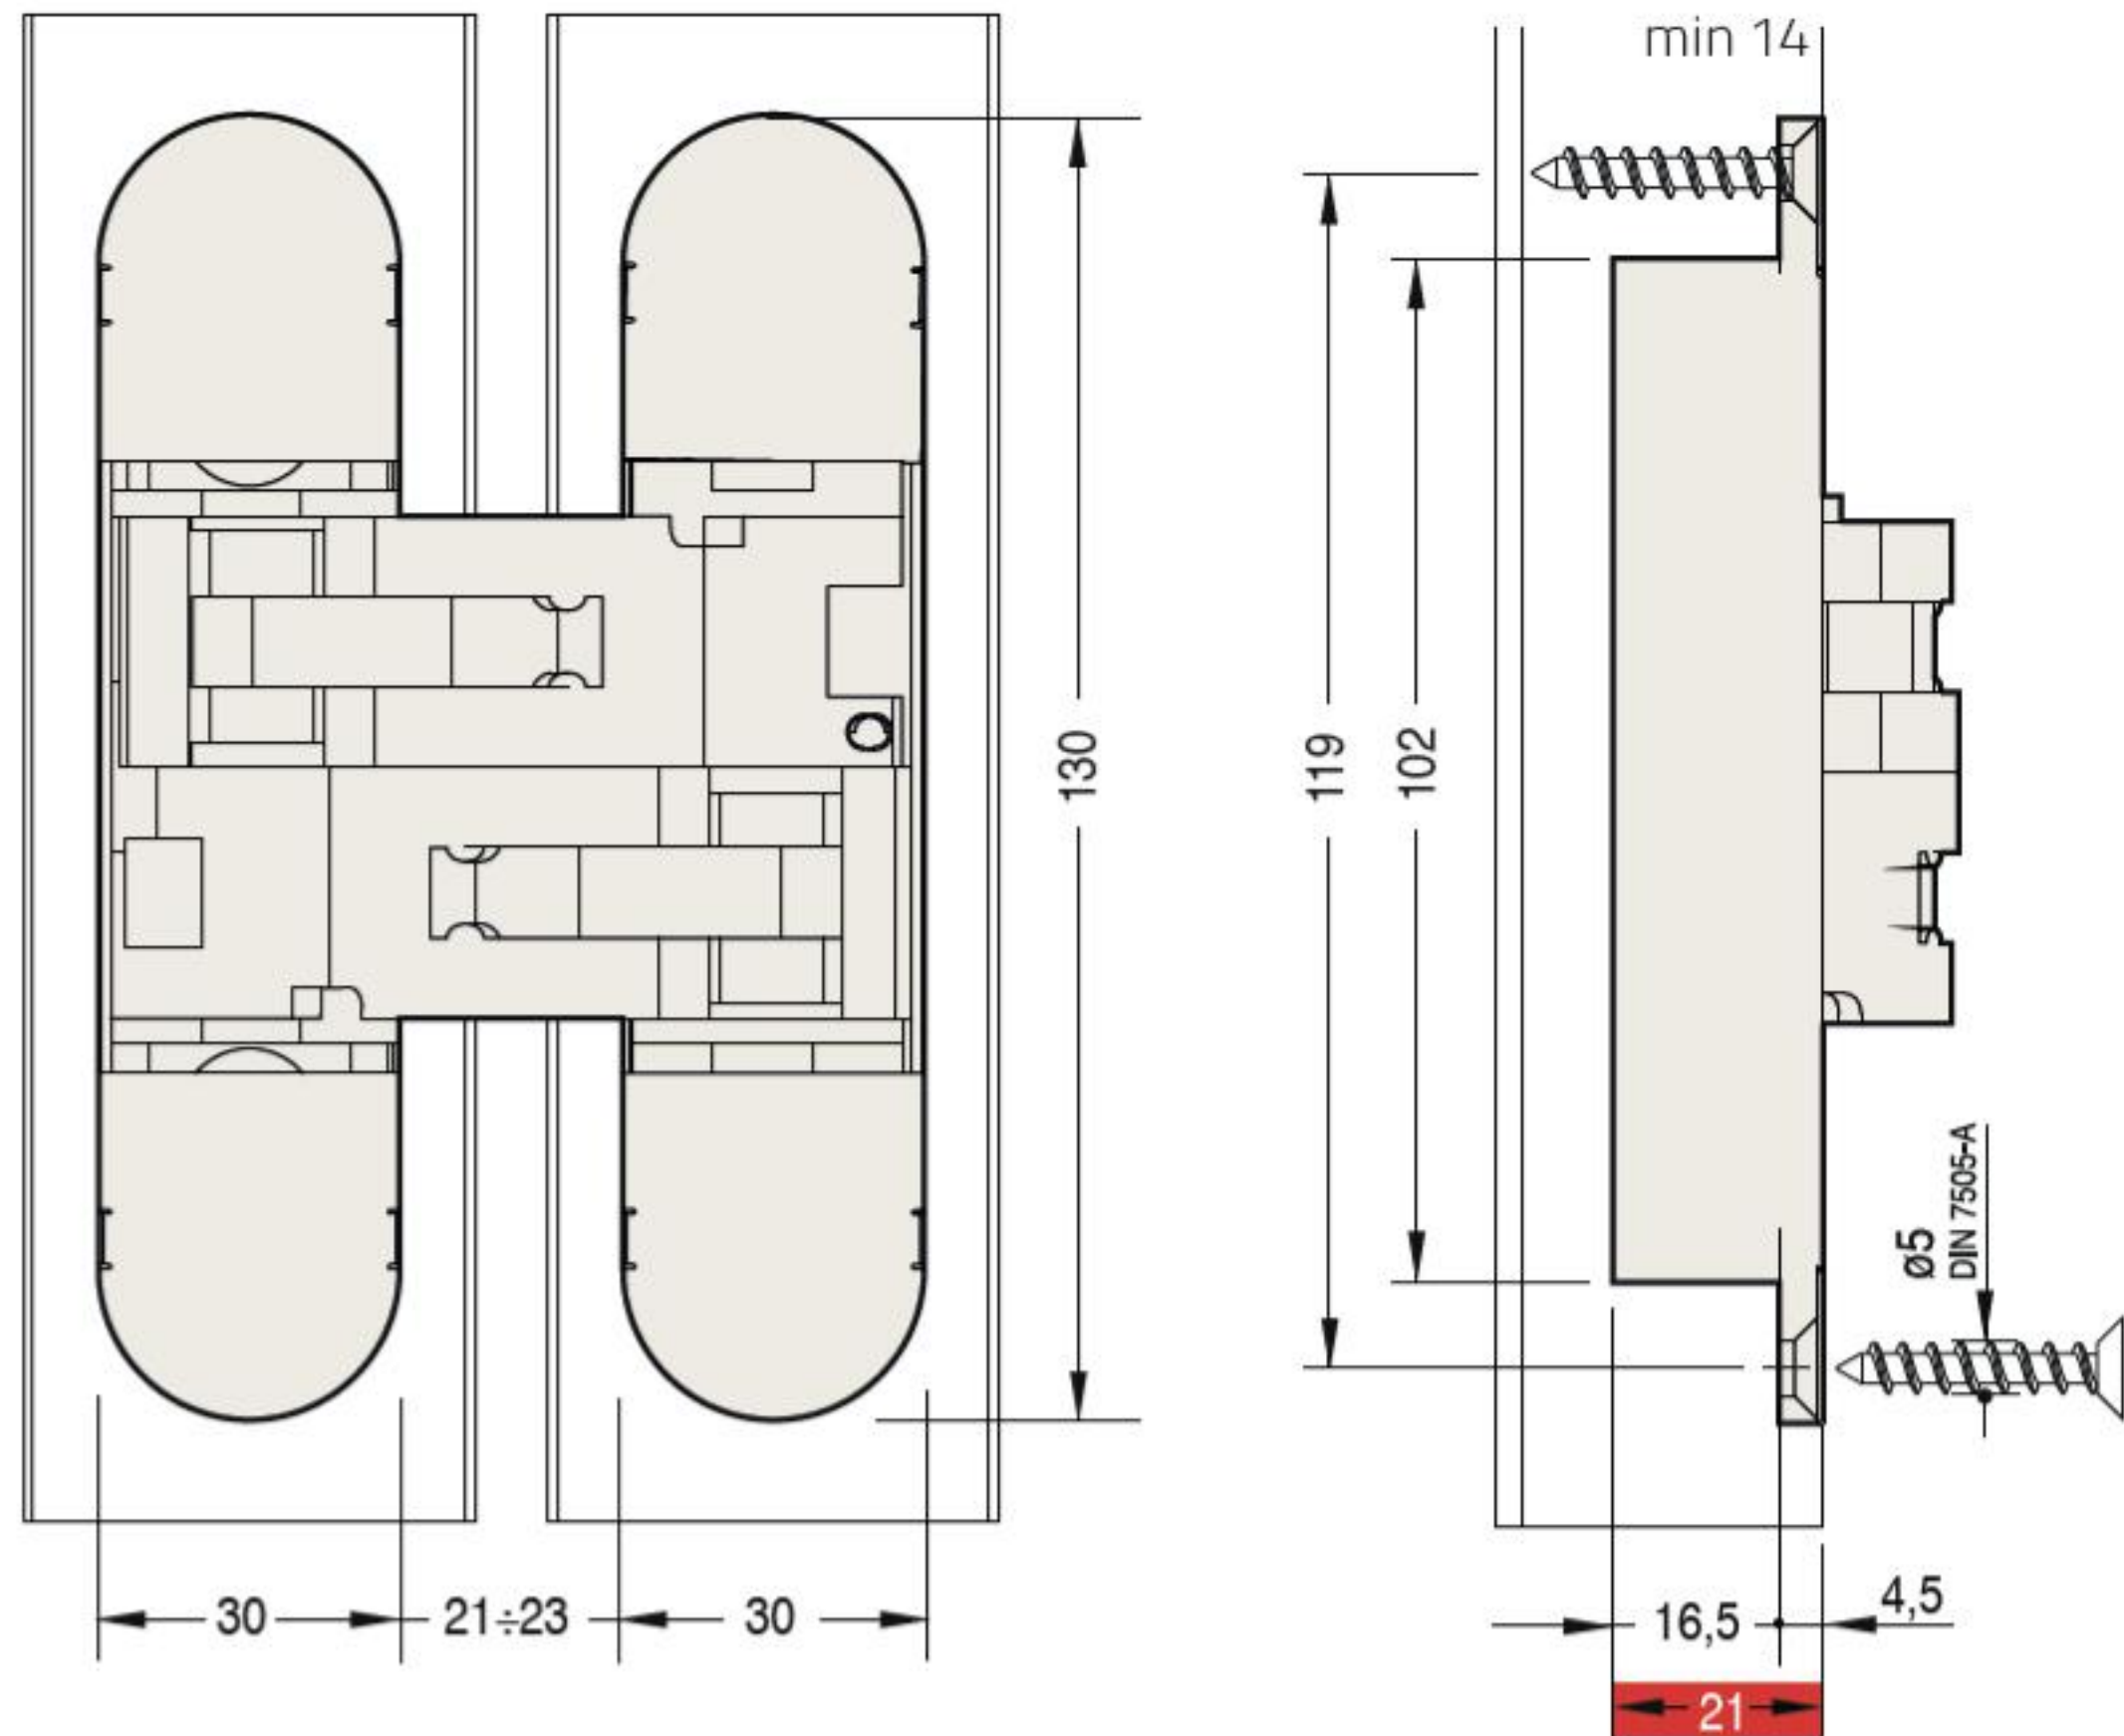

Timber Rebate Measurements

Hinge Measurements

Only 21 mm deep