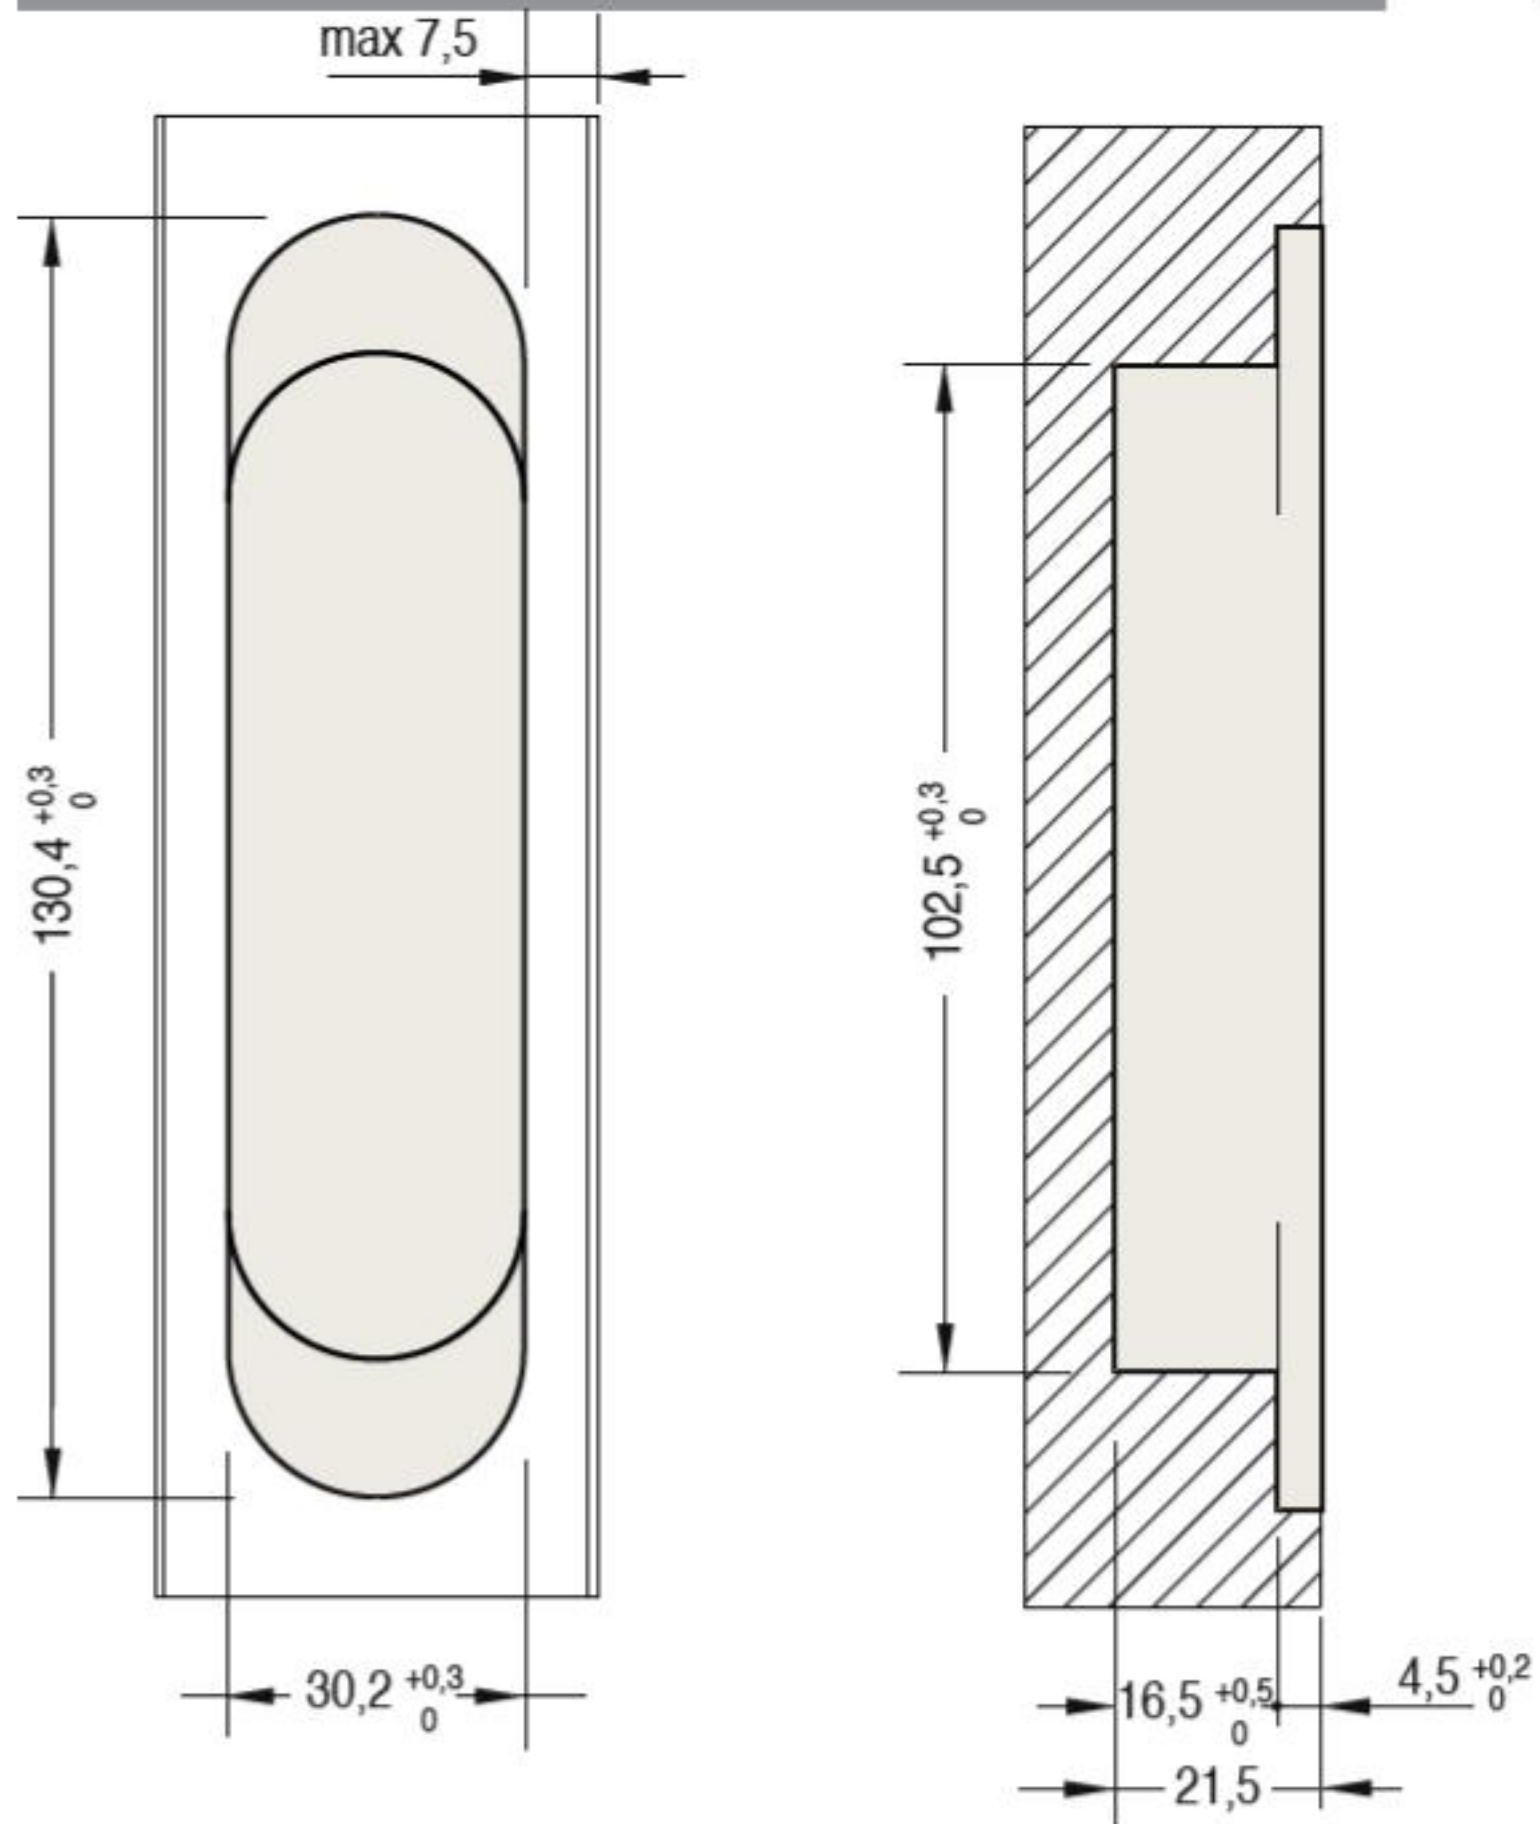

Timber Rebate Measurements

Hinge Measurements

Only 21 mm deep